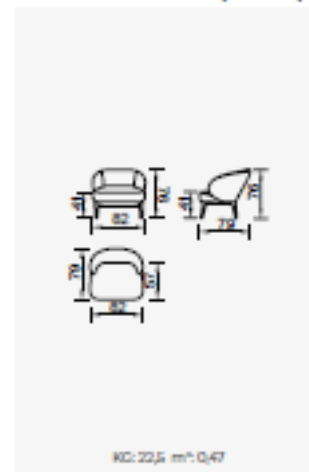

Felix Armchair (Metal)