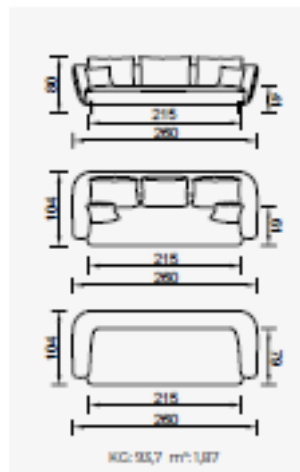

4 Sofa Soft Air