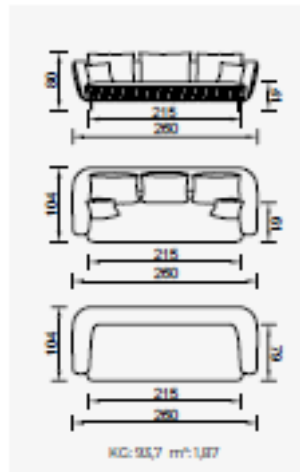

air versay line / soft

- 35 density high-resilient seat foam
- Frame strengthened with ply-Wooden (10 year warranty compliance with European norms)
- Seating height 41 cm
- Sofa height 80 cm

Metal Leg
Color

4 Sofa Line Air