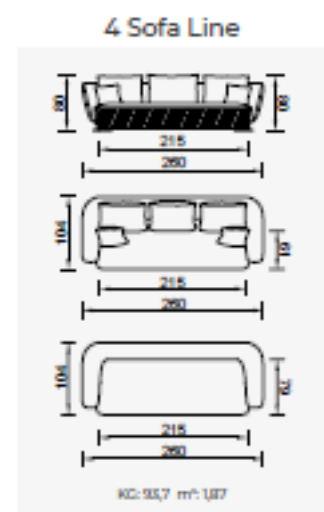

# air versay line / soft

- 35 density high-resilient seat foam
- Frame strengthened with ply-Wooden ( 10 year warranty compliance with European norms )
- Seating height 41 cm
- Sofa height 80 cm

Metal Leg  
Color

# versay line / soft

- 35 density high-resilient seat foam
- Frame strengthened with ply-Wooden ( 10 year warranty compliance with European norms )
- Seating height 41 cm
- Sofa height 80 cm

Metal Leg Color