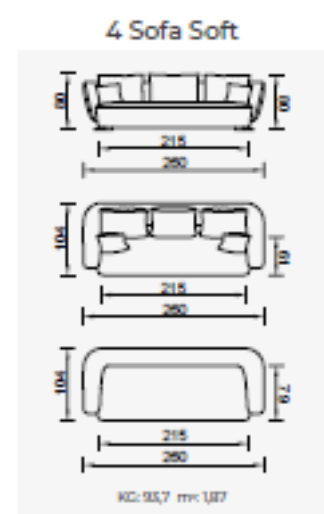

# air versay line / soft

- 35 density high-resilient seat foam
- Frame strengthened with ply-Wooden ( 10 year warranty compliance with European norms )
- Seating height 41 cm
- Sofa height 80 cm

Metal Leg  
Color

# versay line / soft

- 35 density high-resilient seat foam
- Frame strengthened with ply-Wooden ( 10 year warranty compliance with European norms )
- Seating height 41 cm
- Sofa height 80 cm

Metal Leg Color